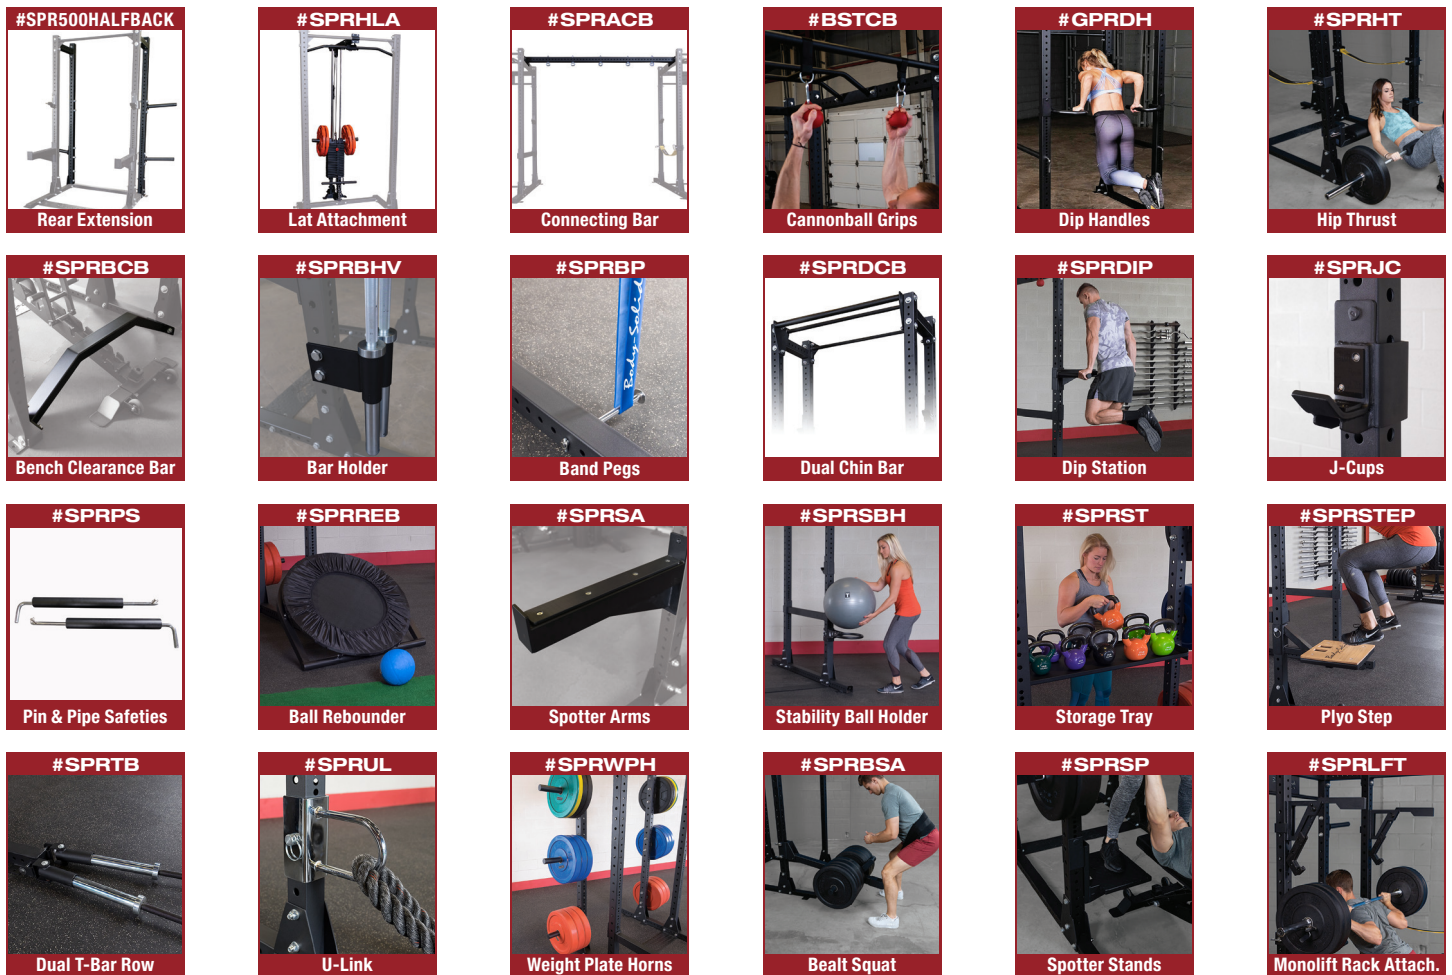

SPR500BACK

Pro Clubline Extended Commercial Half Rack

Body-Solid®
Pro ClubLine

Special Features

- Space-saving rack
- Ideal for Olympic lifts, deadlifts, squats and more
- 3" x 3" 11-gauge steel mainframe
- Premium J-cup liftoffs
- Safety spotter arms
- Included Integrated chinning bar
- Rear Extension and Four weight horns
- Weight Capacity: 1000lbs
- 50" L x 81" W x 89" H, 339 lbs.

Warranty

Frame & Welds Lifetime
Bushings and Hardware 3 Years
Pad, Rollers and Grips 1 Year

Frame & Welds Lifetime
Bushings and Hardware Lifetime
Pad, Rollers and Grips Lifetime

Optional Attachments

Body-Solid®
ProClub Line