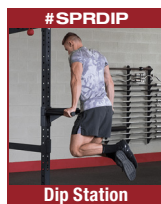

Body-Solid
ProClub Line

1900 S. Des Plaines Ave. • Forest Park, IL USA 60130
TF: (800) 833-1227 • PH: (708) 427-3555 • FX: (708) 427-3556
www.bodysolid.com