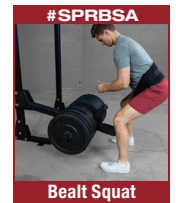

SPR1000

Pro Clubline Commercial Power Rack

Body-Solid®
Pro Clubline

Special Features

- 3" x 3" 11-gauge steel Mainframe construction
- 1" hole spacing and laser-cut numbers on uprights
- Expansion for weight storage and spotter access
- Monkey Bar or Connecting Bar will bolt two racks together
- Includes two J-Cup liftoffs and two premium safety spotter bars
- Weight Capacity: 1000lbs
- 81" L x 53" W x 89" H, 350 lbs.

Warranty

Frame & Welds Lifetime
Bushings and Hardware 3 Years
Pad, Rollers and Grips 1 Year

Frame & Welds Lifetime
Bushings and Hardware Lifetime
Pad, Rollers and Grips Lifetime

Optional Attachments

Body-Solid
ProClub Line